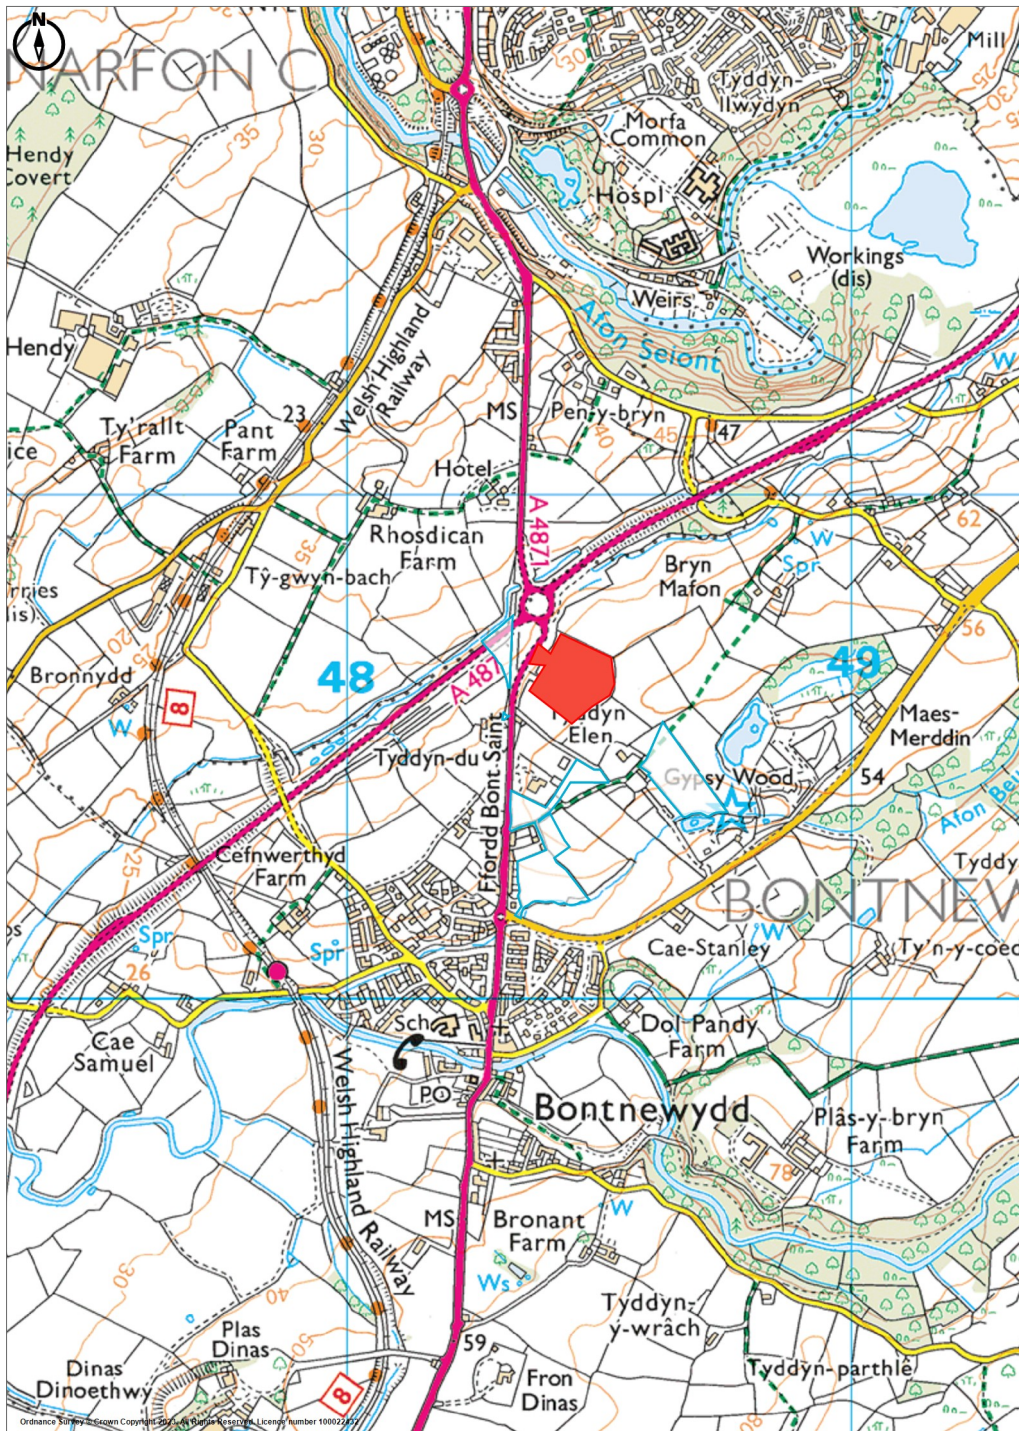

Land at Meifod Roundabout, Bontnewydd, Caernarfon

Promap

LANDMARK INFORMATION

Ordnance Survey Crown Copyright 2023. All rights reserved.

Licence number 100022432.

Plotted Scale - 1:15000. Paper Size - A4

Produced with kind permission of Promap Licence